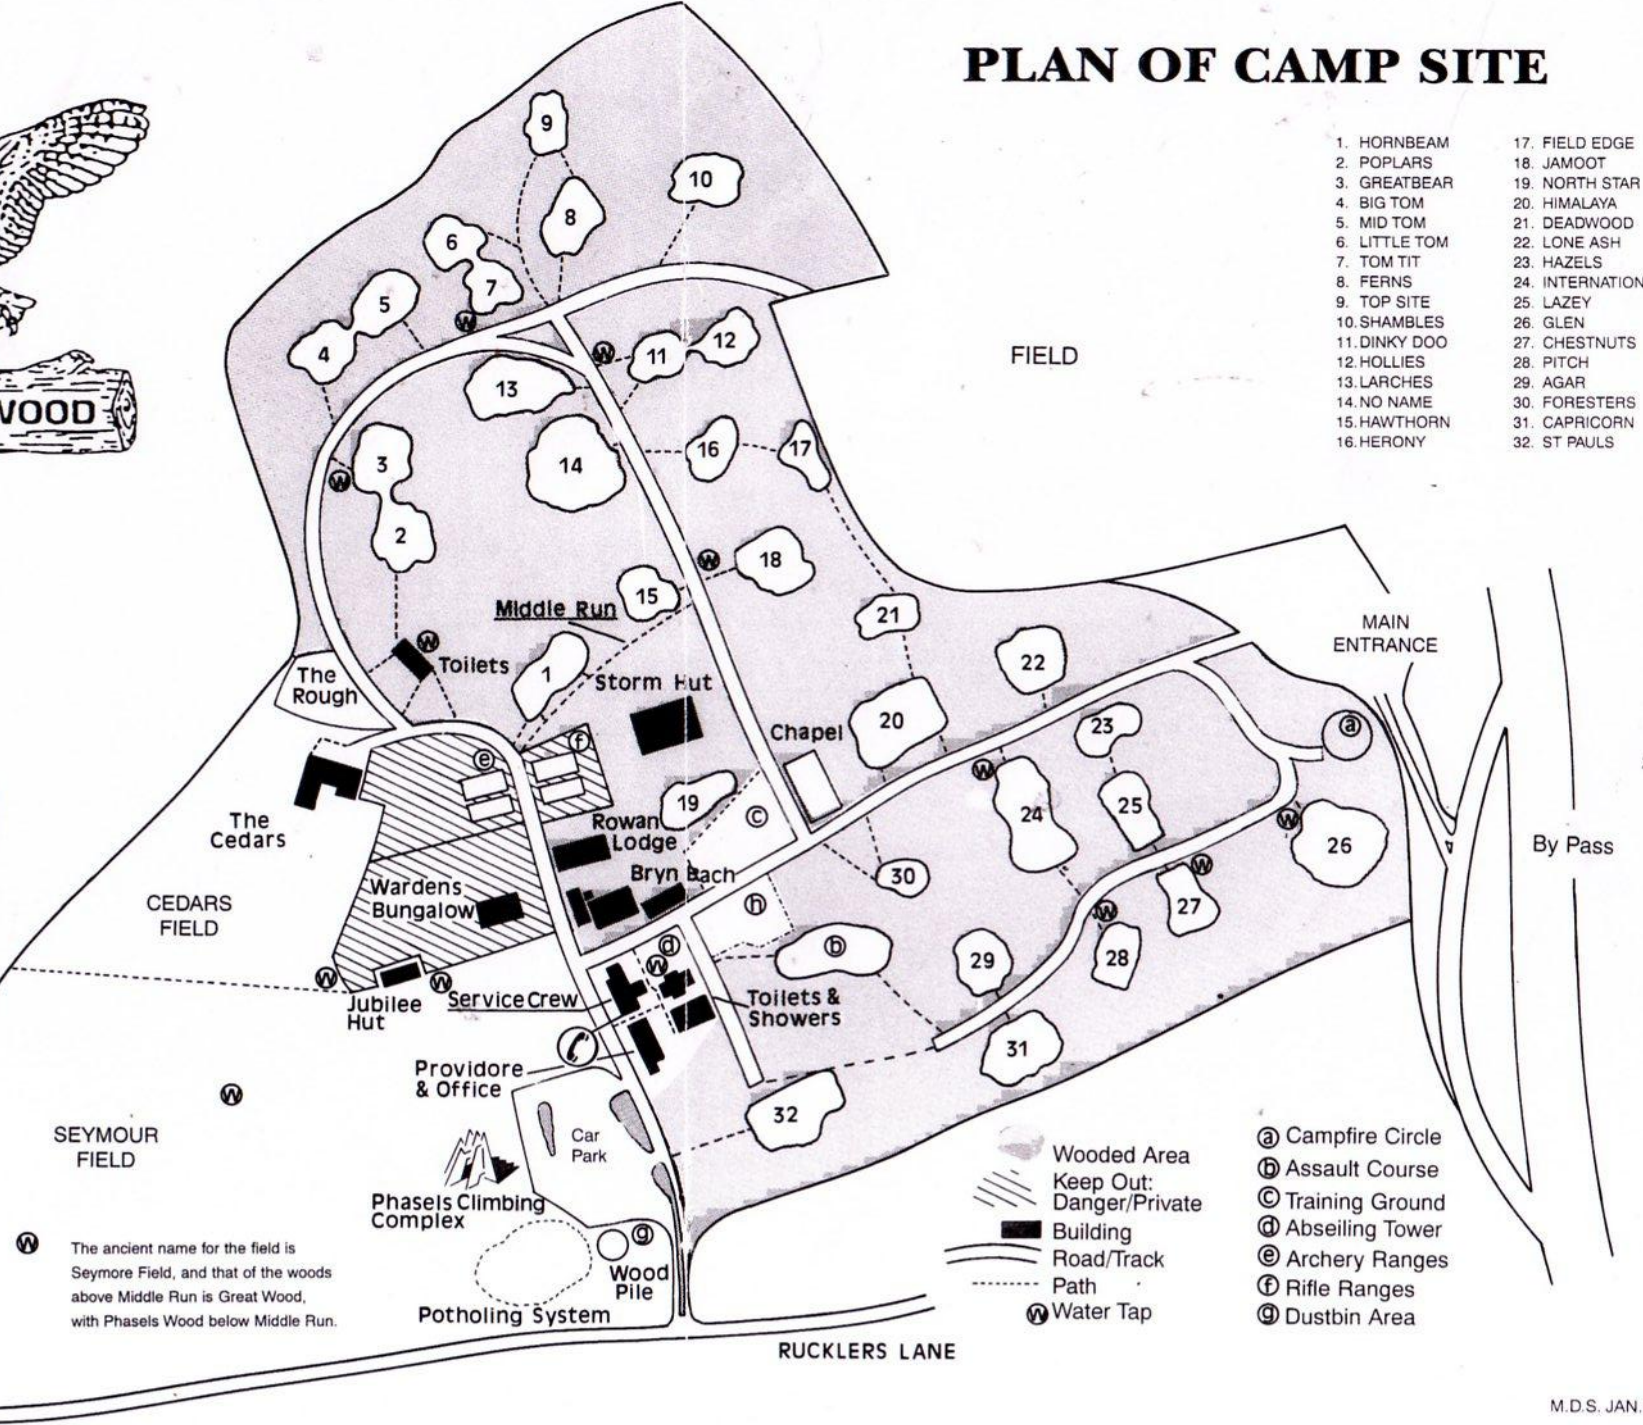

PLAN OF CAMP SITE

1. HORNBEAM
2. POPLARS
3. GREATBEAR
4. BIG TOM
5. MID TOM
6. LITTLE TOM
7. TOM TIT
8. FERNS
9. TOP SITE
10. SHAMBLES
11. DINKY DOO
12. HOLLIES
13. LARCHES
14. NO NAME
15. HAWTHORN
16. HERONY
17. FIELD EDGE
18. JAMOOT
19. NORTH STAR
20. HIMALAYA
21. DEADWOOD
22. LONE ASH
23. HAZELS
24. INTERNATIONAL
25. LAZEY
26. GLEN
27. CHESTNUTS
28. PITCH
29. AGAR
30. FORESTERS
31. CAPRICORN
32. ST PAULS

Ⓜ The ancient name for the field is Seymore Field, and that of the woods above Middle Run is Great Wood, with Phasels Wood below Middle Run.

- Wooded Area
- Keep Out: Danger/Private
- Building
- Road/Track
- Path
- Water Tap

- Ⓐ Campfire Circle
- Ⓑ Assault Course
- Ⓒ Training Ground
- Ⓓ Abseiling Tower
- Ⓔ Archery Ranges
- Ⓕ Rifle Ranges
- Ⓖ Dustbin Area

RUCKLERS LANE